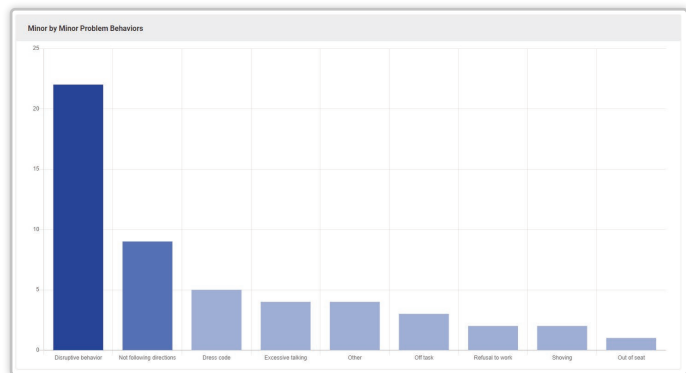

### 3 Minors by Minor Problem Behavior:

Indicates where the school needs to deliver additional behavior instruction.

Referrals by Student

#### HOW TO FIND IT:

Reports tab > Referral Reports > Scroll to Bottom Minor by Minor Problem Behavior

Favorites Section