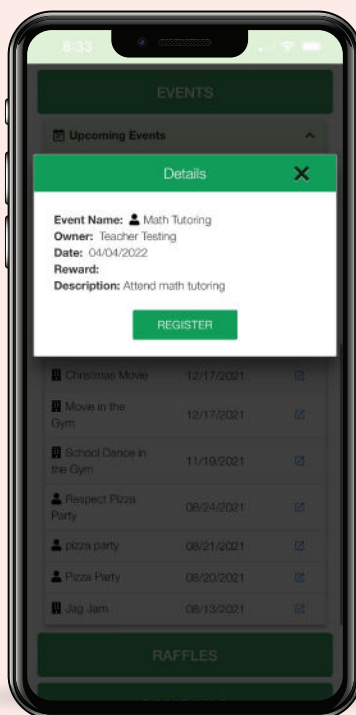

EVENTS

Events are another fun way to use points. Events can be run schoolwide or by an individual teacher. Events use points three different ways:

Redeem

Spend points to attend

Qualify

Attend based on points earned

Reward

Earn points for attending

RAFFLES

Like Stores and Events, Raffles can also be schoolwide or run by an individual teacher. This is an exciting way to spend your points for chances to win fun prizes or privileges. Your teacher and/or school will set each raffle entry to a set amount of point and you will be able to purchase entries from the app or computer.